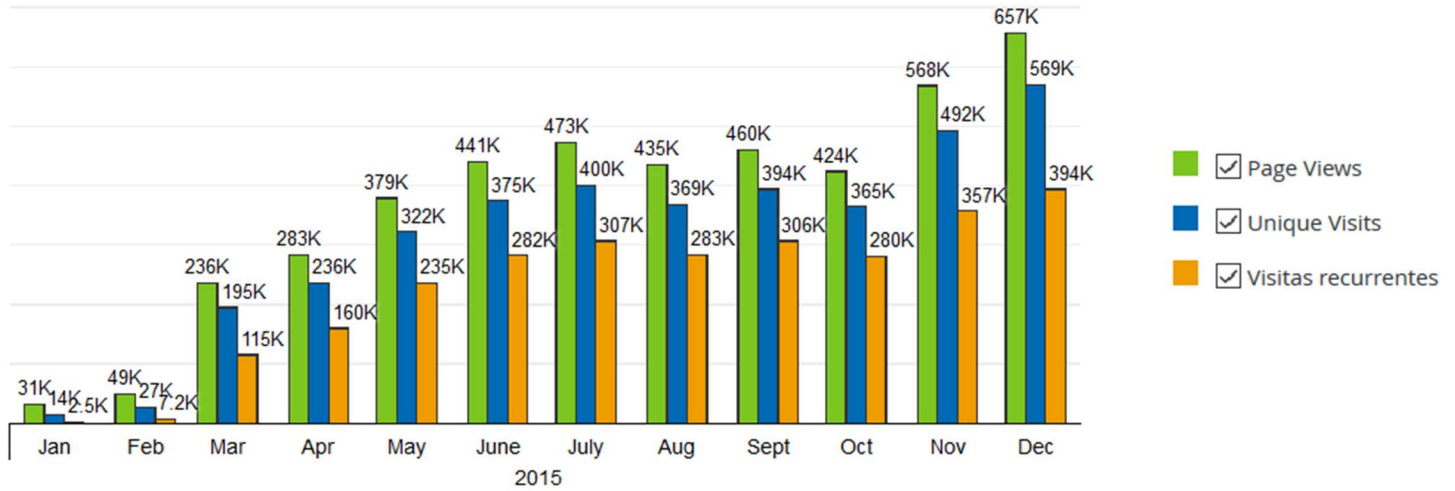

2015

Mensualmente ▾

📅 Thu 1st Jan — Thu 31st Dec 2015 ▾

Average Monthly Page Views

369.7K

Average Monthly Unique Visits

313.1K

Average Monthly First Time Visits

85.6K

Average Monthly Returning Visits

227.4K

	Page Views	Unique Visits	First Time Visits	Visitas recurrentes
Dec 2015	656,804	569,021	175,117	393,904
Nov 2015	568,367	492,091	135,216	356,875
Oct 2015	423,599	364,604	84,529	280,075
Sept 2015	459,954	394,072	87,600	306,472
Aug 2015	435,281	368,531	85,957	282,574
July 2015	472,652	400,226	93,599	306,627
June 2015	440,746	374,564	92,080	282,484
May 2015	378,936	322,033	86,819	235,214
Apr 2015	283,020	235,809	75,724	160,085
Mar 2015	235,738	194,698	79,371	115,327
Feb 2015	49,435	26,665	19,510	7,155
Jan 2015	31,481	14,493	11,967	2,526
Total	4,436,013	3,756,807	1,027,489	2,729,318