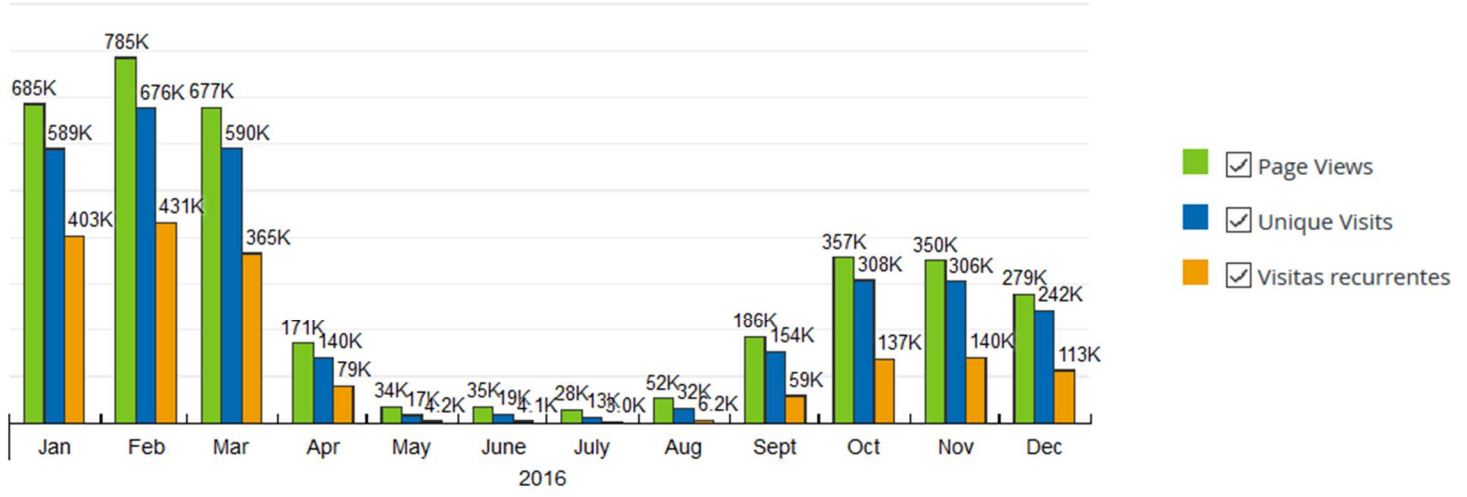

# 2016

Mensualmente < << >> - + Fri 1<sup>st</sup> Jan — Sat 31<sup>st</sup> Dec 2016 >

Average Monthly Page Views		Average Monthly Unique Visits		Average Monthly First Time Visits		Average Monthly Returning Visits		
<b>303.2K</b>		<b>257.1K</b>		<b>111.7K</b>		<b>145.4K</b>		
	Page Views	Unique Visits	First Time Visits	Visitas recurrentes	<a href="#">CSV</a>			
Dec 2016	278,611	241,910	129,399	112,511				
Nov 2016	350,281	305,547	165,615	139,932				
Oct 2016	356,756	307,915	170,448	137,467				
Sept 2016	185,807	153,698	94,945	58,753				
Aug 2016	52,399	32,391	26,159	6,232				
July 2016	28,095	12,954	9,988	2,966				
June 2016	34,923	18,625	14,572	4,053				
May 2016	33,739	16,747	12,570	4,177				
Apr 2016	171,070	139,718	60,714	79,004				
Mar 2016	677,238	590,298	224,946	365,352				
Feb 2016	784,788	676,457	244,972	431,485				
Jan 2016	685,269	589,313	186,312	403,001				
<b>Total</b>	<b>3,638,976</b>	<b>3,085,573</b>	<b>1,340,640</b>	<b>1,744,933</b>				