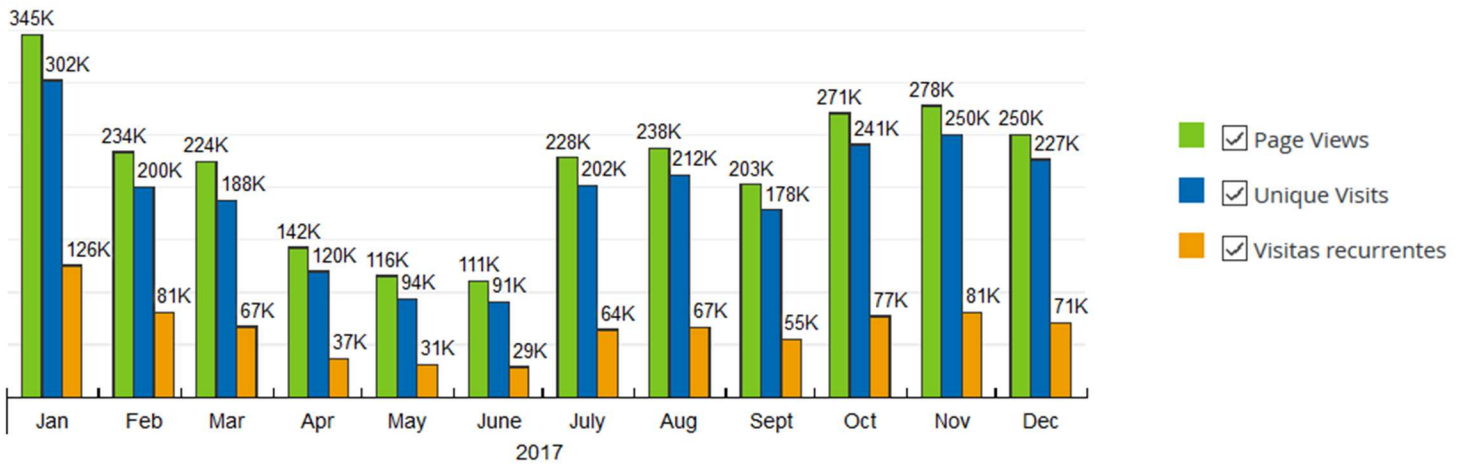

2017

Mensualmente ◄ < > ► − + 📅 Sun 1st Jan — Sun 31st Dec 2017 ▾

Average Monthly Page Views

219.9K

Average Monthly Unique Visits

192.0K

Average Monthly First Time Visits

126.6K

Average Monthly Returning Visits

65.4K

[📄 CSV](#)

	Page Views	Unique Visits	First Time Visits	Visitas recurrentes
Dec 2017	249,821	226,510	155,831	70,679
Nov 2017	277,842	249,991	169,281	80,710
Oct 2017	270,539	240,540	163,474	77,066
Sept 2017	202,617	178,443	123,533	54,910
Aug 2017	237,513	211,960	145,225	66,735
July 2017	228,223	202,024	137,605	64,419
June 2017	111,007	91,162	62,455	28,707
May 2017	115,706	93,875	63,171	30,704
Apr 2017	142,469	119,812	82,929	36,883
Mar 2017	224,468	187,681	120,374	67,307
Feb 2017	233,654	199,837	119,155	80,682
Jan 2017	345,148	301,737	176,231	125,506
Total	2,639,007	2,303,572	1,519,264	784,308